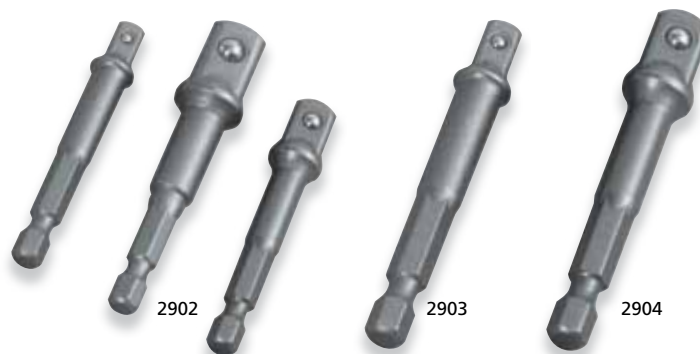

Item	Description	Packaging	Cs	In
2905	7-pc. 3/8" Drive Impact Driver Set	COLOR BOX	20	1
2910	7-pc. 1/2" Drive Impact Driver Set	COLOR BOX	20	1

Magnetic Bit Holders

- Chrome Plated Alloy Steel Tube
- Universal Fit 1/4" Chrome Vanadium Steel Hex Shank
- Strong Magnet Retains Bit in Place
- Accepts any 1/4" Hex Shank Driver Bit

2887

- MINIMUM ORDER QUANTITY: 10-PC. POLYBAG

Item	Description	Packaging	Cs	In
2869	2-1/2" Magnetic Bit Holder	SLIDE BLISTER CARD	288	12
2887	2-1/2" Magnetic Bit Holder	10-PC. POLYBAG/UPC	1000	100
2901	6" Magnetic Bit Holder	SLIDE BLISTER CARD	288	12

8-pc. Impact Screwdriver Bit Set

- Hardened Chrome Vanadium Steel Bits
- Corrosion-Resistant Sandblasted Finish
- Precision-Milled Tips for Exact Fit
- Universal Fit 3/8" Hex Shanks

- 4-pc. Screwdriver Bits (1-7/16"): Flat: 5/16", 3/8"; Phillips Bits: #2, #3
- 4-pc. Screwdriver Bits (3-3/16"): Flat: 5/16", 3/8"; Phillips Bits: #2, #3

Item	Description	Packaging	Cs	In
2915	8-pc. Impact Screwdriver Bit Set	BLISTER CARD	72	12

Power Extension Bars

- Sandblasted Chrome Vanadium Steel
- Spring-Loaded Ball Bearing Locks on to Sockets
- Adapts any Power Drill to Drive Sockets